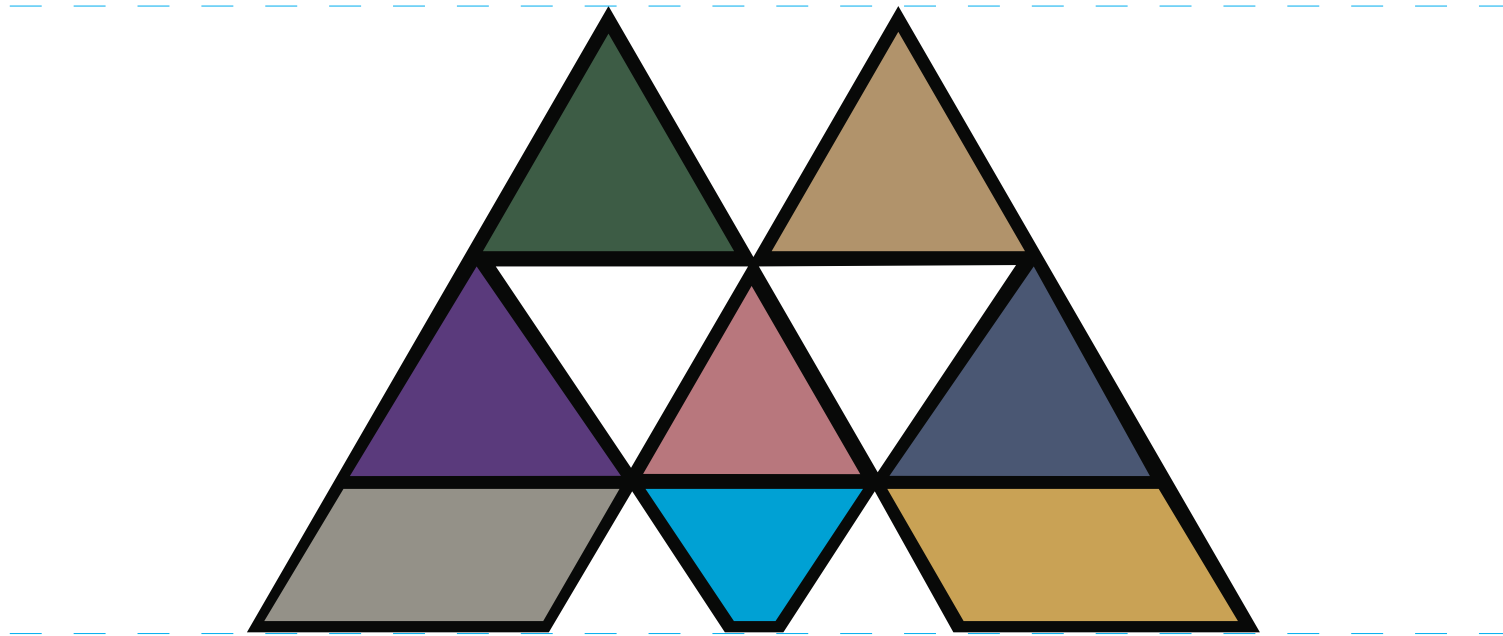

Logo: Symbol