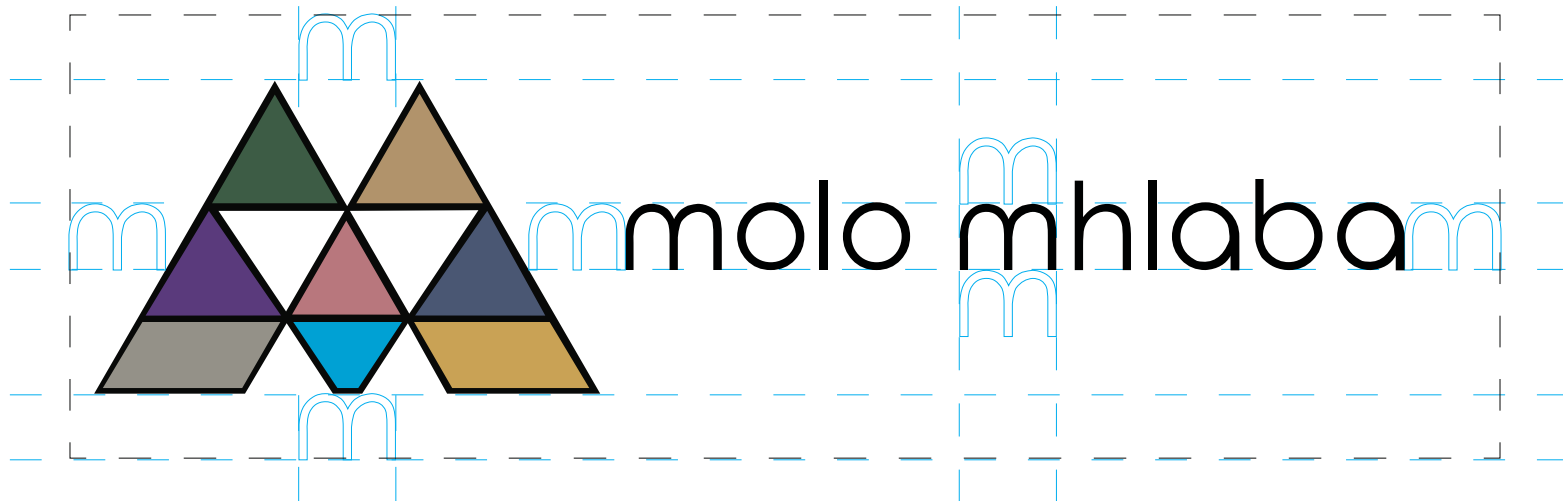

BRAND STYLE GUIDE

molo mhlaba

Please respect all works presented to you by **CREATIVEBOX**. Molo Mhlaba's brand identity is central to its communications plan and through it, we seek to convey an accurate sense of what makes Molo Mhlaba unique. This document provides guidelines and recommendations to implement the Molo Mhlaba's branding. It will help echo the Molo Mhlaba brand across all environments. It contains all the information needed to include the Molo Mhlaba brand, typography, and behaviors. If you have any queries concerning the use of work or resources used in the creation of this work, please talk to **CREATIVEBOX** directly via telephone (+27)011 575 4929 or email: info@creativebox.agency.

Logo

Official - Vertical

molo mhlaba

Official - Horizontal

molo mhlaba